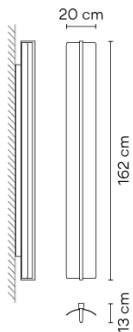

## 6418

Design By Sebastian Herkner

The convex shade wall light features an open frame imbedded with LEDs that contains a reflector formed from a rounded sheet of metal. The black frame is affixed to the wall and casts a diffuse glow that evokes the look of raining light.

### Model Sheet

<b>Finish</b>	11 Black NCS S 8500N
<b>LED temperature color</b>	2700 K  <b>Optional</b> 2700 K Min. quantity, upcharge and extra lead time apply [EN]
<b>Dimming</b>	1-10V <b>Optional</b> DALI or Push or Casambi Min. quantity, upcharge and extra lead time apply [EN]
<b>Installation type</b>	Surface Canopy
<b>Materials</b>	Body: Aluminum Reflector: Aluminum Driver box: Aluminum
<b>Light source</b>	1 x LED STRIP 37,2W 750mA E
<b>LED</b>	CRI>90 3876 lm 104 2700 K
<b>Driver</b>	CC - Constant Current 750 90~305 V 50/60 HZ
	  <span>Dimmable</span> <span>LED</span> <span>IP20</span> <span>Multi-volt</span> <span>50-60Hz</span> 
<b>Application</b>	Wall Lamps
<b>Packaging</b>	1 Box 1.832 m x 0.3 m x 0.3 m Gross weight 7,5 Net weight 5 Vol. 0.1648

#### Photometric Data

<b>Efficiency</b>	45.27 lm/W
<b>Coordinate System</b>	CG
<b>Total Flux</b>	1874.16 lm
<b>Maximum Value</b>	585.84 cd